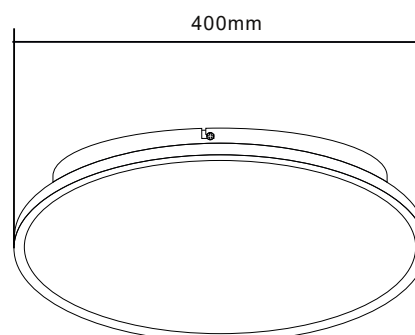

TECHNICAL DATA

TYPE

Professional LED for Indoor Lighting.

DIMENSION DRAW

Model:	Sun 40
Format:	Round
Location:	Interior
Wattage:	40W
Materials:	Plastic
Led Color:	3000K
Product Dimension:	Ø400mm
IP Code:	20
Fixation:	Surface
CRI :	80
Lumen Output:	4000 LM
Frequency:	50/60 Hz
Beam Angle:	L°